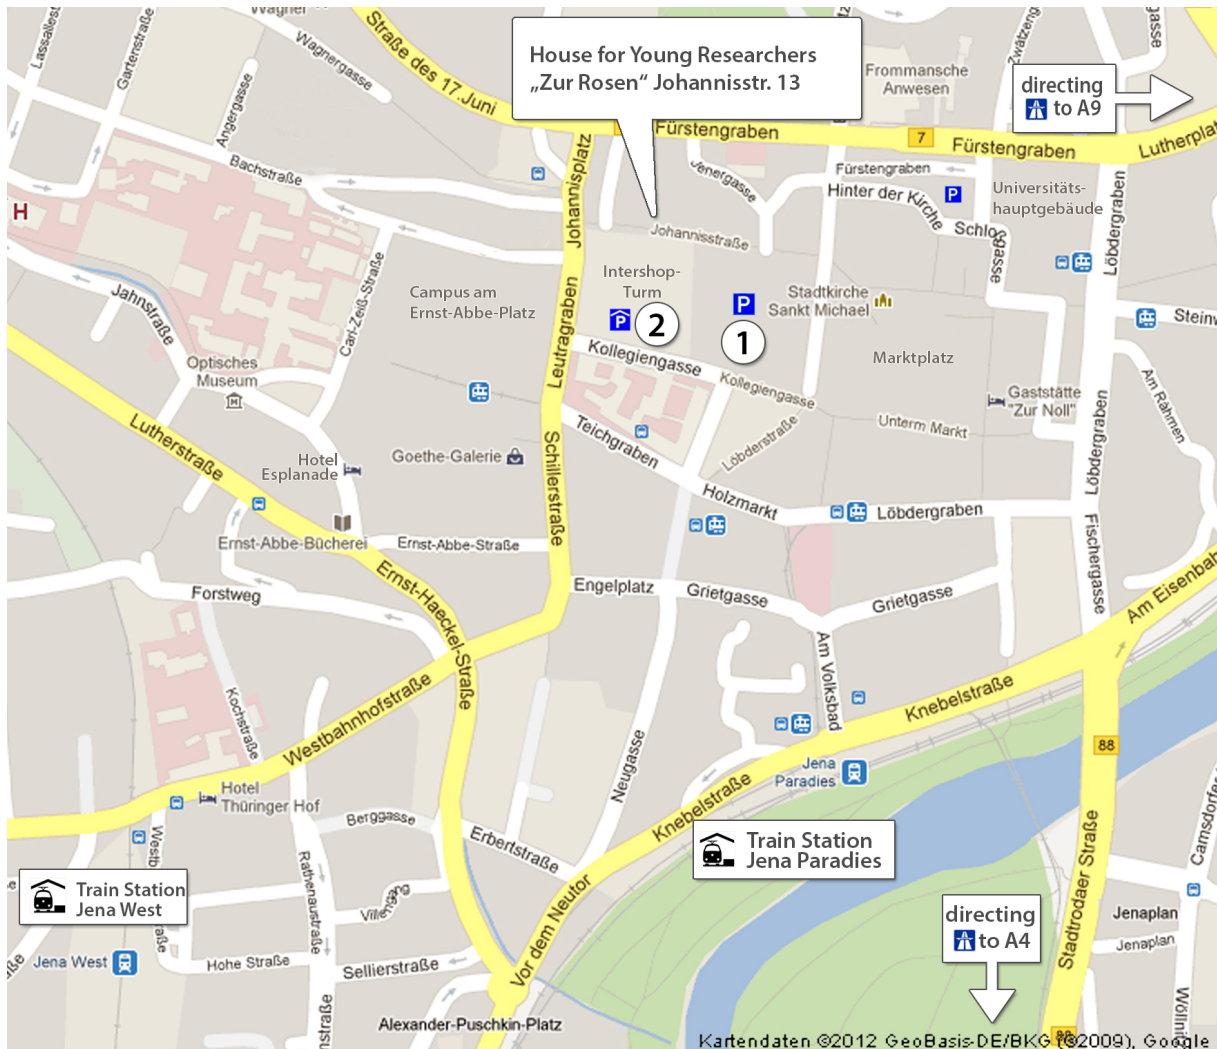

### Via train

#### *Arrival at Westbahnhof (West Station):*

After leaving Westbahnhof to the left, turn right into Westbahnhofstraße at the next crossing. Follow the street for ca. 300 m. After you passed the next crossroads and a left turn you have to follow the street for another 300 m. On the right side you will see the Intershop tower. Go straight on till you reach a pedestrian light next to a small tower with a white top. Here you have to turn right into Johannisstraße.

**Via car**

*Via A4, exit Jena-Zentrum*

Follow the Stadtrodaer Straße for about 3.5 km to the city centre. After crossing below a railway bridge go straight ahead at the next three traffic lights. Turn left into Fürstengraben at the next traffic lights (next to the tram stop "Universität"). At the second traffic lights (next to the library) turn left into Weigelstraße where you will reach the parking area "Eichplatz" and the car park "Neue Mitte" next to the House for young researchers „Zur Rosen“.

***Parking***

Please use one of the parking areas next to the House for young researchers „Zur Rosen“ (see map).

- Parking area 1: Eichplatz (distance: ca. 300 m)
- Parking area 2: car park "Neue Mitte" (distance: ca. 300 m)